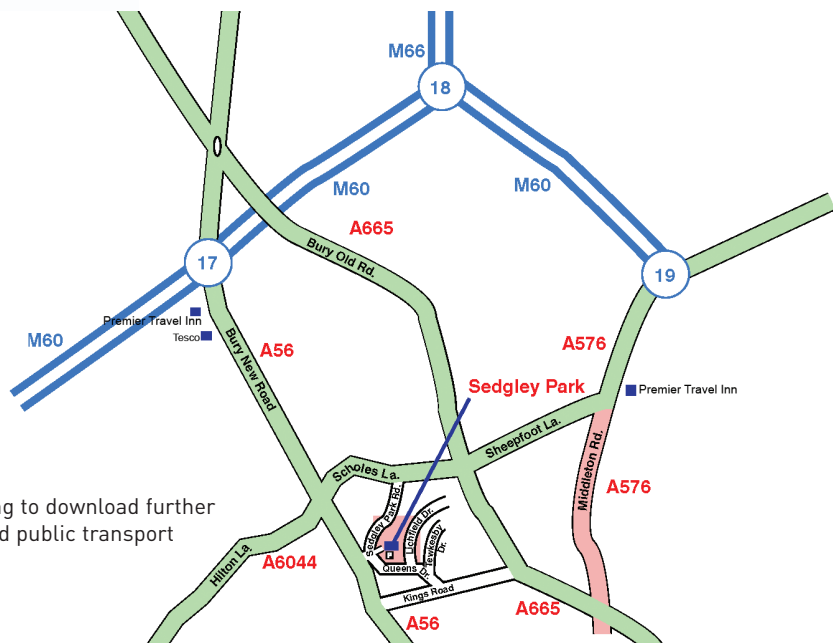

The Centre has;

- Conference suites
- Meeting rooms
- Training facilities
- Accommodation
- Catering facilities
- Onsite parking

The Sedgley Park Centre
Sedgley Park Road
Prestwich
Manchester
M25 0JT

0161 856 0425

training.facilities@gmp.police.uk

Visit our website www.gmp.police.uk/training to download further information about how to find us by road and public transport